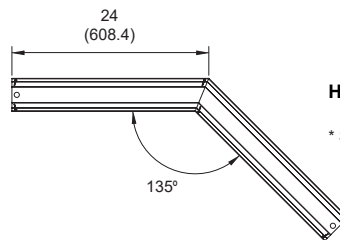

Cable

Stem (Pendent)

Drywall

T-bar (G-1)

Screw Slot (SS)

CW90

- LIT CONNECTOR

HC90-11
HC90-12
HC90-21
HC90-22

Instruction:

- Please provide sketches illustrating corner types, overall dimensions including corner dimensions, and locations required.
- HC90, TC, and XC connectors are 90 degree corners (overall, outside dimension).