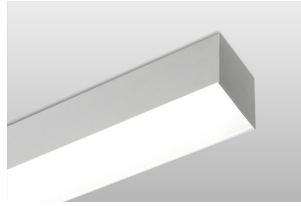

CUBE4

SURFACE

- MOUNTING DETAILS

- LIT CONNECTOR

HC90-11
HC90-12
HC90-21
HC90-22

HC135-22

* See a separate CUBE4-HC90 spec sheet to find more information.

* See a separate CUBE4-HC90 spec sheet to find more information.

TC

XC