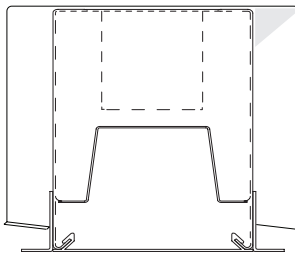

CUBE4

- MOUNTING DETAILS

Drywall

- LIT CONNECTOR

HC90-11
HC90-12
HC90-21
HC90-22

HC135-22

* See a separate CUBE4-HC90 spec sheet to find more information.

* See a separate CUBE4-HC90 spec sheet to find more information.

TC

XC