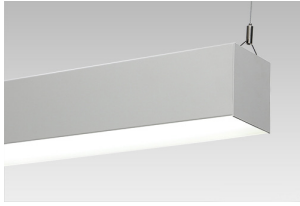

CUBE4

CABLE