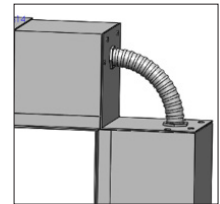

Cable

Stem (Pendent)

Drywall

T-bar (G-1)

Screw Slot (SS)

CW90

- LIT CONNECTOR

HC90-11
HC90-12
HC90-21
HC90-22