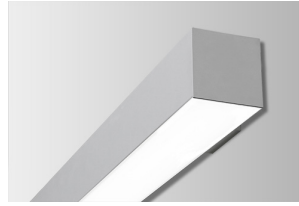

CUBE4

WALL

- MOUNTING DETAILS

- LIT CONNECTOR

HC90-11
HC90-12
HC90-21
HC90-22

HC135-22

* See a separate CUBE4-HC90 spec sheet to find more information.

* See a separate CUBE4-HC90 spec sheet to find more information.

TC

XC