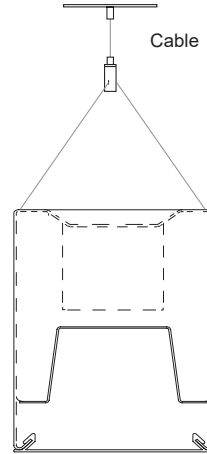

CUBE4

CABLE

SURFACE

WALL

RECESSED

- MOUNTING DETAILS

Surface

Wall

Cable

Stem (Pendent)

Drywall

T-bar (G-1)

Screw Slot (SS)

CW90

- LIT CONNECTOR

HC90-11
HC90-12
HC90-21
HC90-22

Instruction:

- Please provide sketches illustrating corner types, overall dimensions including corner dimensions, and locations required.
- HC90, TC, and XC connectors are 90 degree corners (overall, outside dimension).