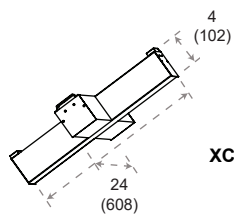

CUBE4

- MOUNTING DETAILS

- LIT CONNECTOR

HC90-11
HC90-12
HC90-21
HC90-22

HC135-22

* See a separate CUBE4-HC90 spec sheet to find more information.

* See a separate CUBE4-HC90 spec sheet to find more information.

TC

XC