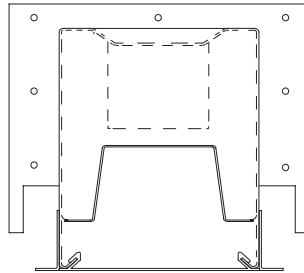

Cable

Stem (Pendent)

Drywall

T-bar (G-1)

Screw Slot (SS)

CW90

- LIT CONNECTOR

HC90-11
HC90-12
HC90-21
HC90-22

HC135-22

* See a separate CUBE4-HC90 spec sheet to find more information.

* See a separate CUBE4-HC90 spec sheet to find more information.

TC

XC

ARCHITECTURAL LINEAR

CUBE 4 LIT CONNECTOR PATTERNS

The lit connector system allows continuous illumination all the way through the corner section.