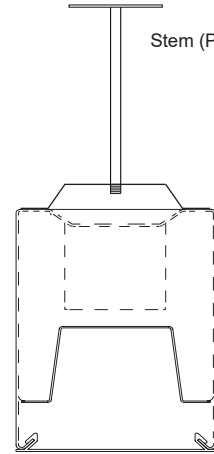

CUBE4

CABLE

SURFACE

WALL

RECESSED

- MOUNTING DETAILS

Surface

Wall

Cable

Stem (Pendent)

Drywall

T-bar (G-1)

Screw Slot (SS)

CW90

- LIT CONNECTOR

HC90-11
HC90-12
HC90-21
HC90-22