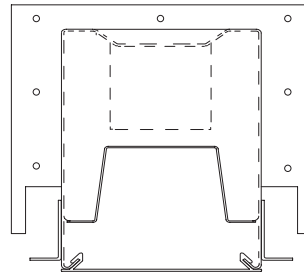

Cable

Stem (Pendent)

Drywall

T-bar (G-1)

Screw Slot (SS)

CW90

- LIT CONNECTOR

HC90-11
HC90-12
HC90-21
HC90-22

HC135-22

* See a separate CUBE4-HC90 spec sheet to find more information.

* See a separate CUBE4-HC90 spec sheet to find more information.

TC

XC

ARCHITECTURAL LINEAR

CUBE 4 LIT CONNECTOR PATTERNS

The lit connector system allows continuous illumination all the way through the corner section.