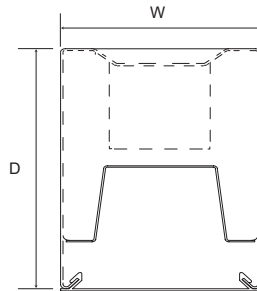

-2762K, RGB, RGBW: 15 years limited warranty.

Control: 2 years limited warranty.

Specifications: CUBE4

Width: 4 (101)
Depth: 4 (101)

All dimensions are in inches (millimeters).

WEIGHT

Item	lbs	kg
CUBE 4 2FT PENDANT	8.36	3.79
CUBE 4 3FT PENDANT	10.95	4.97
CUBE 4 4FT PENDANT	13.70	6.22
CUBE 4 8FT PENDANT	24.97	11.33
CUBE 4 HC90 PENDANT	17.84	8.09
CUBE 4 X PENDANT	18.50	8.39
CUBE 4 T PENDANT	13.21	5.99

Instruction:

- Please provide sketches illustrating corner types, overall dimensions including corner dimensions, and locations required.
- HC90, TC, and XC connectors are 90 degree corners (overall, outside dimension).