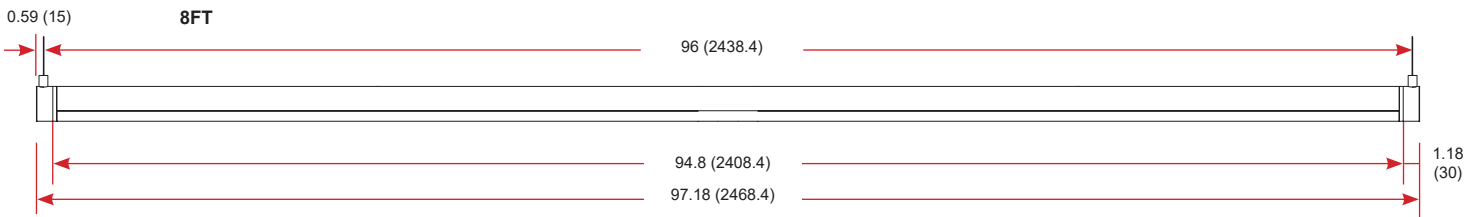

# RONDO2

Rotational LED

All dimensions are in inches (millimeters).

Coupling

Coupling for continuous run

Total run = 97.05 (2465)  
 Calculation: (1245-30)x2+30 = 2460  
 \* Recommended to calculate in mm. for precised measurement.