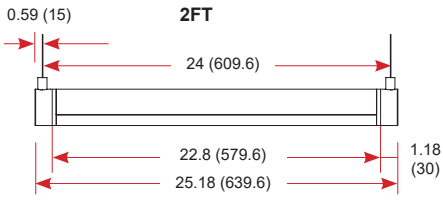

# RONDO2

Rotational LED

All dimensions are in inches (millimeters).

Coupling

Coupling for continuous run

Total run = 97.05 (2465)  
 Calculation: (1245-30)x2+30 = 2460  
 \* Recommended to calculate in mm. for precised measurement.