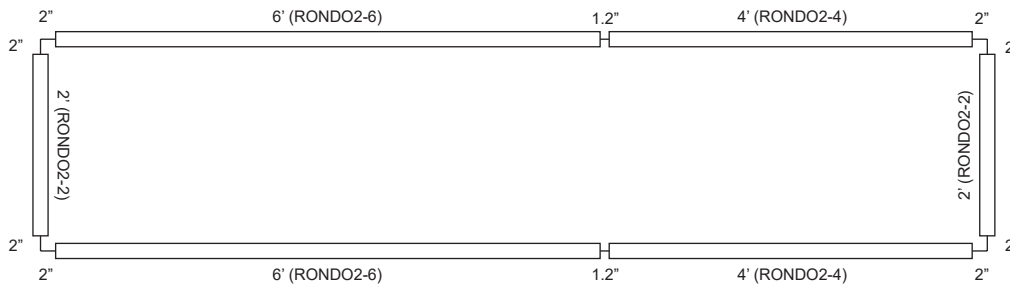

# RONDO2

Rotational LED

All dimensions are in inches (millimeters).

Coupling

Coupling for continuous run

Total run = 97.05 (2465)  
 Calculation: (1245-30)x2+30 = 2460  
 \* Recommended to calculate in mm. for precised measurement.

# RONDO2

**RONDO2-SQ examples (Measurement from center point)**

**2'4"-2'4" (Minimum)**

**10'5.2"-2'4" (Minimum)**

**RONDO2-CM examples (Measurement from center point)**