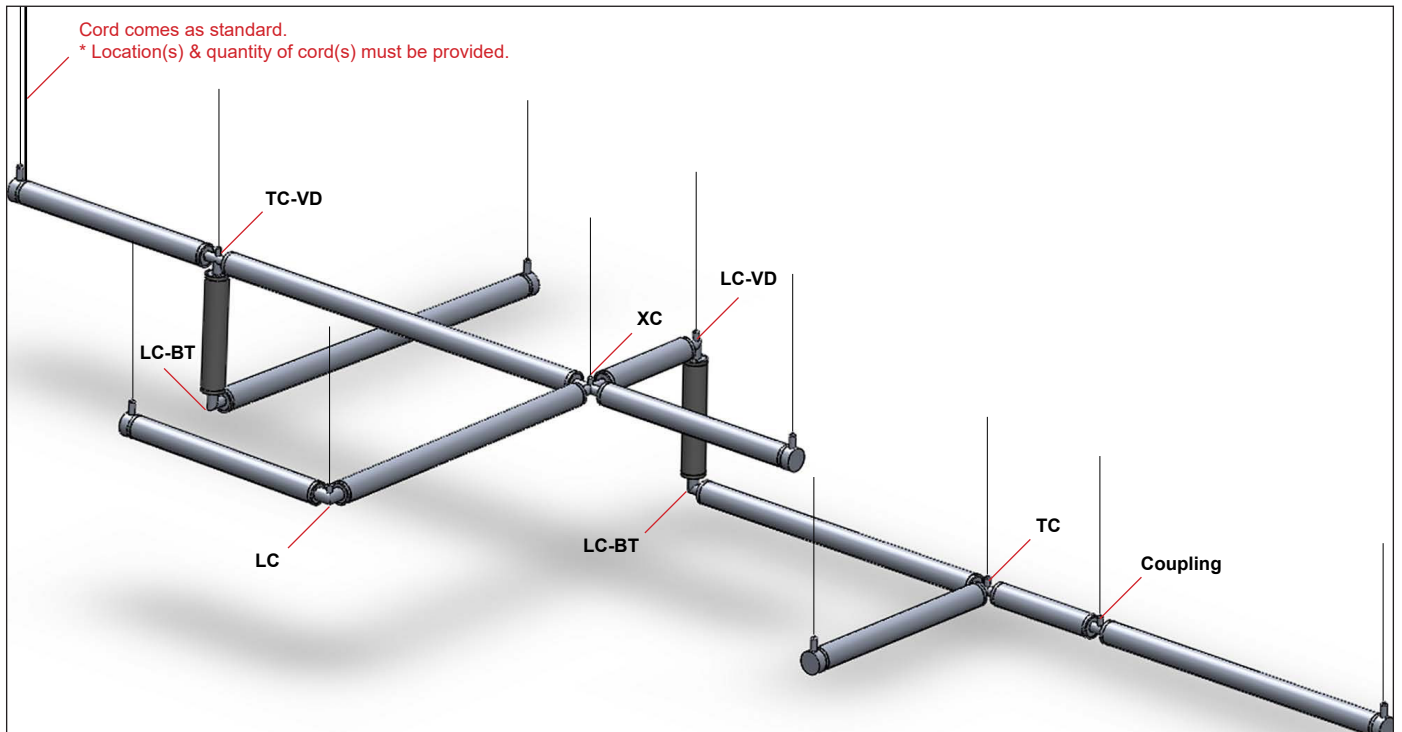

# RONDO2

\*Fixture can be customized: angle 45°, 90°, 135°, 180° (up light).  
\*Field adjustable using allen key (provided).

\*Compatible with 1/2" pipe stem (provided by others).

# RONDO2

Rotational LED

All dimensions are in inches (millimeters).

Coupling

Coupling for continuous run

Total run = 97.05 (2465)  
 Calculation: (1245-30)x2+30 = 2460  
 \* Recommended to calculate in mm. for precised measurement.

# ARCHITECTURAL LINEAR