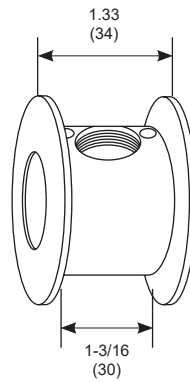

# RONDO2

\*Fixture can be customized: angle 45°, 90°, 135°, 180° (up light).  
\*Field adjustable using allen key (provided).

\*Compatible with 1/2" pipe stem (provided by others).

# RONDO2

Rotational LED

All dimensions are in inches (millimeters).

Coupling

Coupling for continuous run

Total run = 97.05 (2465)  
 Calculation: (1245-30)x2+30 = 2460  
 \* Recommended to calculate in mm. for precised measurement.

# RONDO2

**RONDO2-SQ examples (Measurement from center point)**

**2'4"-2'4" (Minimum)**

**10'5.2"-2'4" (Minimum)**

**RONDO2-CM examples (Measurement from center point)**