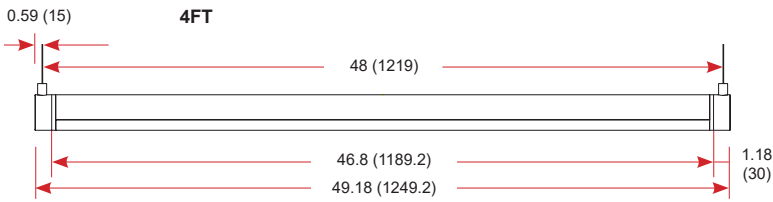

# RONDO2

Rotational LED

All dimensions are in inches (millimeters).

Coupling

Coupling for continuous run

Total run = 97.05 (2465)  
 Calculation: (1245-30)x2+30 = 2460  
 \* Recommended to calculate in mm. for precised measurement.