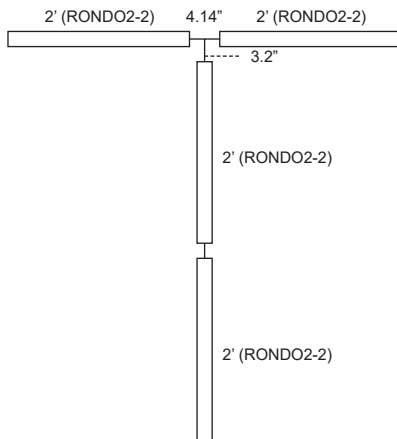

# RONDO2

Rotational LED

All dimensions are in inches (millimeters).

Coupling

Coupling for continuous run

Total run = 97.05 (2465)  
 Calculation: (1245-30)x2+30 = 2460  
 \* Recommended to calculate in mm. for precised measurement.

# RONDO2

**RONDO2-SQ examples (Measurement from center point)**

**2'4"-2'4" (Minimum)**

**10'5.2"-2'4" (Minimum)**

**RONDO2-CM examples (Measurement from center point)**

# ARCHITECTURAL LINEAR