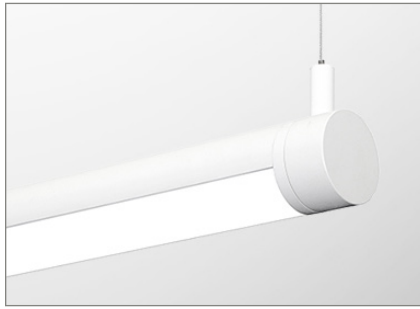

# RONDO2

Rotational LED

**APPLICATION**

Smart Wi-Fi system compatible with Google Home and Amazon Alexa will make your life easier. The app is easy to set up, and can create multiple zones, multiple users and multiple scenes. Available in Tunable White, RGB and RGBW system. Playing with different colors of the LEDs can form infinite color hue possibilities to not only just illuminate space, but manipulate for your desired hue and shades. The Smart Wi-Fi system can provide an ultimate solution to optimize the needs from residential to commercial, healthcare, education, retails, entertainment, office, and more.