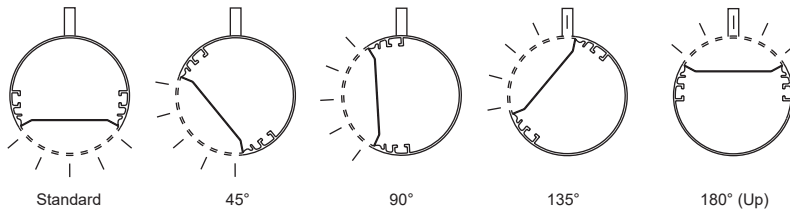

RONDO2

*Fixture can be customized: angle 45°, 90°, 135°, 180° (up light).
*Field adjustable using allen key (provided).

*Compatible with 1/2" pipe stem (provided by others).