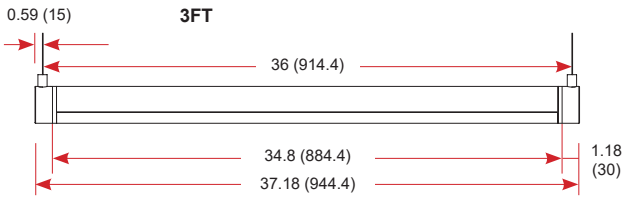

# RONDO2

Rotational LED

All dimensions are in inches (millimeters).

Coupling

Coupling for continuous run

Total run = 97.05 (2465)  
 Calculation: (1245-30)x2+30 = 2460  
 \* Recommended to calculate in mm. for precised measurement.