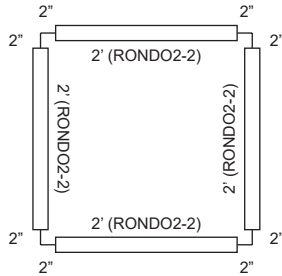

# RONDO2

Rotational LED

All dimensions are in inches (millimeters).

Coupling

Coupling for continuous run

Total run = 97.05 (2465)  
 Calculation: (1245-30)x2+30 = 2460  
 \* Recommended to calculate in mm. for precised measurement.

# RONDO2

**RONDO2-SQ examples (Measurement from center point)**

**2'4"-2'4" (Minimum)**

**10'5.2"-2'4" (Minimum)**

**RONDO2-CM examples (Measurement from center point)**