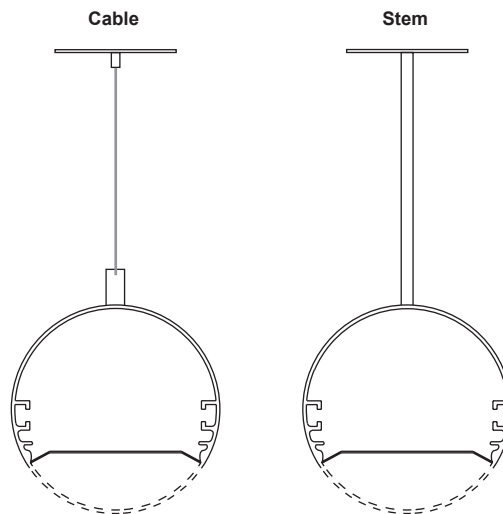

# RONDO2

\*Fixture can be customized: angle 45°, 90°, 135°, 180° (up light).  
\*Field adjustable using allen key (provided).

\*Compatible with 1/2" pipe stem (provided by others).