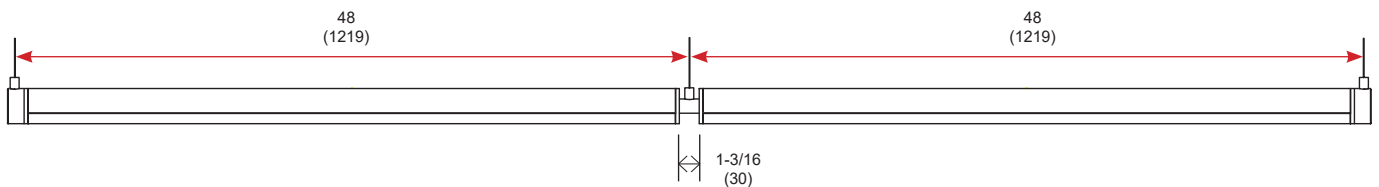

# RONDO2

Rotational LED

All dimensions are in inches (millimeters).

Coupling

Coupling for continuous run

Total run = 97.05 (2465)  
 Calculation: (1245-30)x2+30 = 2460  
 \* Recommended to calculate in mm. for precised measurement.

# RONDO2

**RONDO2-SQ examples (Measurement from center point)**

**2'4"-2'4" (Minimum)**

**10'5.2"-2'4" (Minimum)**

**RONDO2-CM examples (Measurement from center point)**