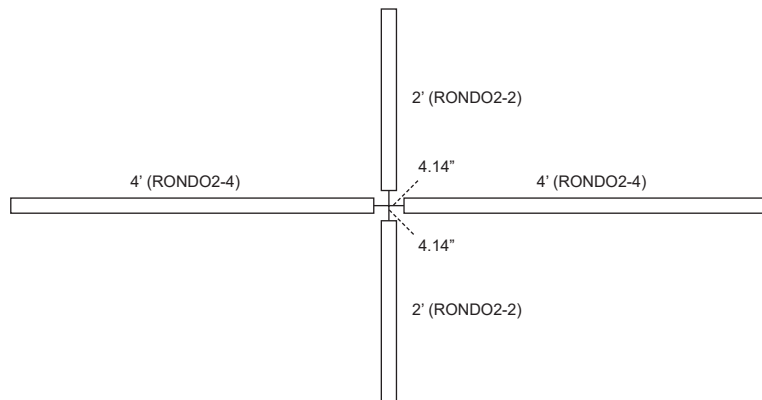

# RONDO2

Rotational LED

All dimensions are in inches (millimeters).

Coupling

Coupling for continuous run

Total run = 97.05 (2465)  
 Calculation: (1245-30)x2+30 = 2460  
 \* Recommended to calculate in mm. for precised measurement.

# RONDO2

**RONDO2-SQ examples (Measurement from center point)**

**2'4"-2'4" (Minimum)**

**10'5.2"-2'4" (Minimum)**

**RONDO2-CM examples (Measurement from center point)**

# ARCHITECTURAL LINEAR