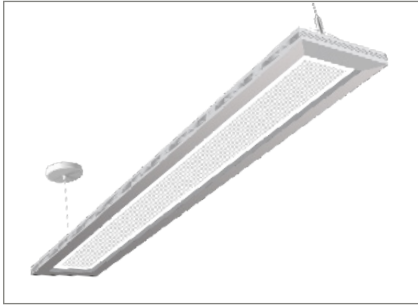

TP LED

Project Name:	
Type:	

APPLICATION

TP LED luminaire is a direct/indirect pendant offering a unique design. The transparent diffuser in the center provides both efficiency and design statement to any space. A field adjustable color temperature suits perfect design for any commercial, general office, banking, retails and educational environments.

FEATURES:

- Downlight 53.4%, Uplight 46.6%.

MOUNTING:

- Pendant mount.

LED:

- High quality array LEDs.
- Color Rendering Index: >80
- Field adjustable color temperature: 3000/3500/4000(K)

FINISH:

- White finish.

ORDERING INFORMATION

EXAMPLE: TP-IND-4-40LED-30/35/40K-UNV

MODEL	LENGTH	LED	COLOR TEMP.	VOLTAGE	MOUNTING
TP-IND TP-CON ¹	4 8 4' Length 8' Length	40LED 80LED 40W 80W	-30/35/40K Selectable 30/35/40K	UNV 120-277V	(Blank) Pendant