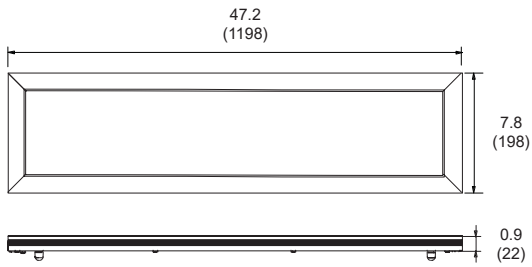

LED INDOOR ARCHITECTURAL SUSPENDED DIRECT/INDIRECT LINEAR LIGHT

All dimensions are in inches (millimeters).

COMPATIBLE DIMMER SWITCH

Model #	Brand	Compatible Dimmer Switch	
(Blank)	-	<Lutron>	Diva DDTV