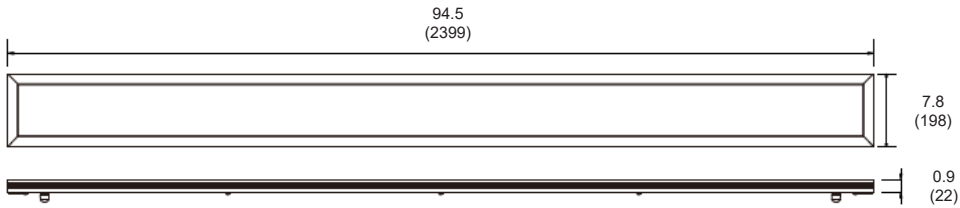

NOTES:

1. Max number of fixtures for continuous run: total 36FT @ 120V, total 80FT @ 277V

LED INDOOR ARCHITECTURAL SUSPENDED DIRECT/INDIRECT LINEAR LIGHT

All dimensions are in inches (millimeters).

COMPATIBLE DIMMER SWITCH

Model #	Brand	Compatible Dimmer Switch	
(Blank)	-	<Lutron>	Diva DDTV

TP-4-40LED

	Illuminance at a Distance		
	Center Beam fc	Beam Width	
1.7ft	174 fc	7.7 ft	11.8 ft
3.3ft	46.2 fc	15.0 ft	23.0 ft
5.0ft	20.1 fc	22.8 ft	34.8 ft
6.7ft	11.2 fc	30.5 ft	46.6 ft
8.3ft	7.30 fc	37.8 ft	57.8 ft
10.0ft	5.03 fc	45.6 ft	69.6 ft