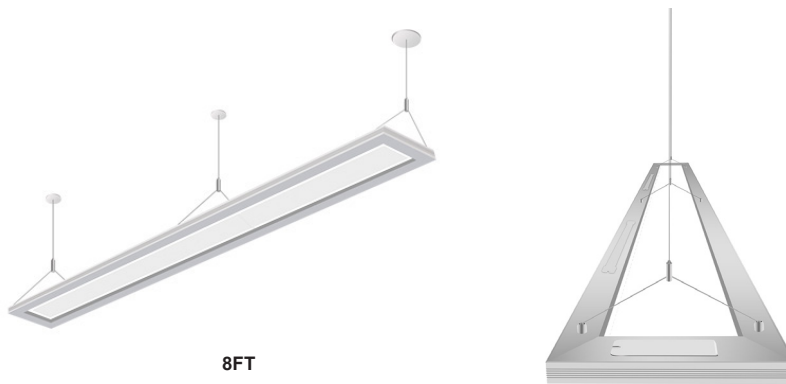

TP LED

Project Name:	
Type:	

APPLICATION

TP LED luminaire is a direct/indirect pendant offering a unique design. The transparent diffuser in the center provides both efficiency and design statement to any space. A field adjustable color temperature suits perfect design for any commercial, general office, banking, retails and educational environments.

NOTES:

1. Max number of fixtures for continuous run: total 36FT @ 120V, total 80FT @ 277V

LED INDOOR ARCHITECTURAL SUSPENDED DIRECT/INDIRECT LINEAR LIGHT

All dimensions are in inches (millimeters).

COMPATIBLE DIMMER SWITCH

Model #	Brand	Compatible Dimmer Switch	
(Blank)	-	<Lutron>	Diva DDTV

TP-4-40LED

	Illuminance at a Distance		
	Center Beam fc	Beam Width	
1.7ft	174 fc	7.7 ft	11.8 ft
3.3ft	46.2 fc	15.0 ft	23.0 ft
5.0ft	20.1 fc	22.8 ft	34.8 ft
6.7ft	11.2 fc	30.5 ft	46.6 ft
8.3ft	7.30 fc	37.8 ft	57.8 ft
10.0ft	5.03 fc	45.6 ft	69.6 ft